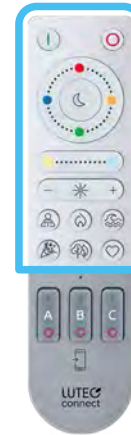

**Point & Play**  
in the room  
Infra Red individual control

- ON/OFF
- Tunable White
- Dimming
- Colors
- Scenes
- Night Light
- Work light
- Party
- Fire
- Forest
- Ocean
- Romantic

**Control every light**  
Inside or outside the house  
Bluetooth Group control

You can add as many smart lighting devices as you want to one of the 3 groups (A-B-C).

I/O push button switches on-off all the lights of the same group.

# REMOTE

accessories

A 2-in-1 remote control that allows you to switch the power off from the top half by pointing to change the intensity of the light, the color changing temperature, and access the colors or even multiple varied scenes. From its lower part, you can turn a group of lamps on or off from anywhere in the house.

smart lighting technology

White

**9702315361**

Infra Red individual control  
Plastic

2 x  
LR03 AAA

Not included