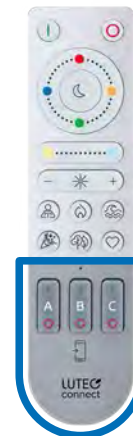

**Point & Play**  
in the room  
Infra Red individual control

- ON/OFF
- Tunable White
- Dimming
- Colors
- Scenes
- Night Light
- Work light
- Party
- Fire
- Forest
- Ocean
- Romantic

**Control every light**  
Inside or outside the house  
Bluetooth Group control

You can add as many smart lighting devices as you want to one of the 3 groups (A-B-C).

I/O push button switches on-off all the lights of the same group.

# REMOTE

accessories

A 2-in-1 remote control that allows you to switch the power off from the top half by pointing to change the intensity of the light, the color changing temperature, and access the colors or even multiple varied scenes. From its lower part, you can turn a group of lamps on or off from anywhere in the house.

smart lighting technology

White

**9702315361**

Infra Red individual control  
Plastic

2 x  
LR03 AAA

Not included