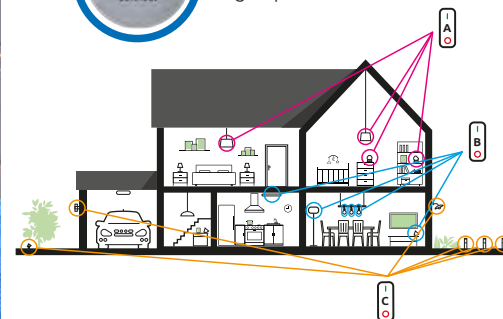

**Point & Play**  
in the room  
Infra Red individual control

- ON/OFF
- Tunable White
- Dimming
- Colors
- Scenes
- Night Light
- Work light
- Party
- Fire
- Forest
- Ocean
- Romantic

**Control every light**  
Inside or outside the house  
Bluetooth Group control

You can add as many smart lighting devices as you want to one of the 3 groups (A-B-C).

I/O push button switches on-off all the lights of the same group.

# REMOTE

accessories

A 2-in-1 remote control that allows you to switch the power off from the top half by pointing to change the intensity of the light, the color changing temperature, and access the colors or even multiple varied scenes. From its lower part, you can turn a group of lamps on or off from anywhere in the house.