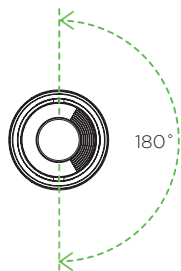

Easy & fast pairing with LUTEC connect app

Adjust in the LUTEC connect app, Time, Twilight and Distance settings

Works with all the LUTEC connect devices except Solar connect range

DAWNY

accessories

Automatically control your outdoor lights with DAWNY outdoor & indoor motion sensor. Place the wireless, battery-powered detector anywhere and trigger your lights at any movement.

Versatile mounting options: Ceiling, Wall and Corner.

smart lighting technology

Matt Black

9760002330

CLASS III
IP44
2 x 1.5 V 1300mAh NiMH AA battery
Sensor
Plastic

Ø85

2 x LR03 AAA

Not included