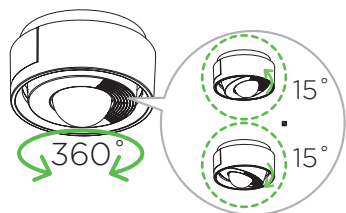

Easy & fast pairing with LUTEC connect app

Adjust in the LUTEC connect app, Time, Twilight and Distance settings

Works with all the LUTEC connect devices except Solar connect range

DAWNY

accessories

Automatically control your outdoor lights with DAWNY outdoor & indoor motion sensor. Place the wireless, battery-powered detector anywhere and trigger your lights at any movement.

Versatile mounting options: Ceiling, Wall and Corner.

smart lighting technology

Matt Black

9760002330

CLASS III
IP44
2 x 1.5 V 1300mAh NiMH AA battery
Sensor
Plastic

Ø85

2 x LR03 AAA

Not included