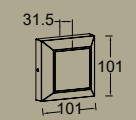

6402101118

CLASS I
IP54
LED 4W
200 Lumen
Die Cast Aluminium