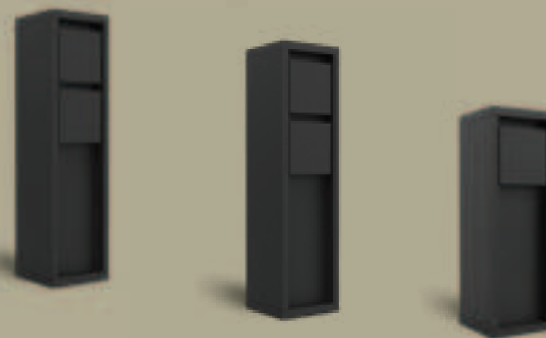

mains

These dark grey outdoor power supply sockets in die cast aluminium are very easy to install and provide your entire garden with energy, so you can enjoy your outdoor space. Comes with side earth or pin earth version. Total power supply up to 3500W. Small bollard with one socket with side earth

9702201012

CLASS I
IP54
Max.3500W
Die Cast Aluminium

9702202012

CLASS I
IP54
Max.3500W
Die Cast Aluminium

9702203012

CLASS I
IP54
Max.3500W
Die Cast Aluminium