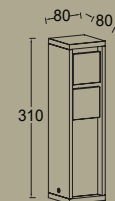

9702201012

CLASS I
IP54
Max.3500W
Die Cast Aluminium