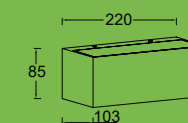

5189120118

CLASS I
IP54
LED 17.4W
900 Lumen
Die Cast Aluminium