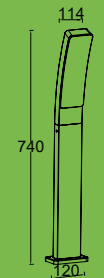

smart lighting technology

5288901118

CLASS I
IP54
LED 18W
1200 Lumen
Die Cast Aluminium

7288901118

CLASS I
IP54
LED 18W
1200 Lumen
Die Cast Aluminium

* **Dimming**

Tunable whites

2700 K 6500 K