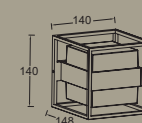

Dark Grey

5199201118

CLASS I
IP54
LED 12.5W
1000 Lumen
Die Cast Aluminium

3000K