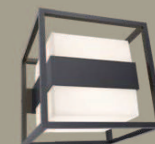

cruz

wall & bollard

This dark grey cube-shaped exterior light with integrated LED is a real eye-catcher due to its modern design. The warm white light shines in all directions which give your outdoor environment a particularly beautiful appearance. Available as wall lamp and bollard.

Dark Grey

5199201118

CLASS I
IP54
LED 12.5W
1000 Lumen
Die Cast Aluminium

 3000K

7199201118

CLASS I
IP54
LED 12.5W
1000 Lumen
Die Cast Aluminium

 3000K