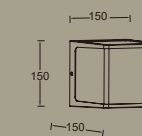

Dark Grey

5105001125

CLASS I
IP54
LED 19.1W
1500 Lumen
Die Cast Aluminium