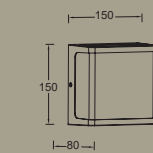

doblo

wall

The DOBLO flat models, beside the square version, now also available in a long version suitable for horizontal or vertical mounting. The elegant design radiates a powerful cool white light of 2200 lumen.

Dark Grey

5105003125

CLASS I
IP54
LED 19.1W
1500 Lumen
Die Cast Aluminium

168°

5107401125

CLASS I
IP54
LED 34W
2200 Lumen
Die Cast Aluminium

145°