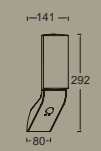

## wall

Modern & stylish wall light with integrated LED light and optional PIR sensor. Ideal for your front door or garden walls.

Dark Grey

**5188601125**

CLASS I  
IP44  
LED 13W  
1100 Lumen  
Die Cast Aluminium

**5188602125**

CLASS I  
IP44  
LED 15W  
1100 Lumen  
Die Cast Aluminium

PIR 5m	PIR 12m	120°
0-12 METER	0-12 METER	
LUX	TIME	
10 LUX - 0.5m	10s - 8min	