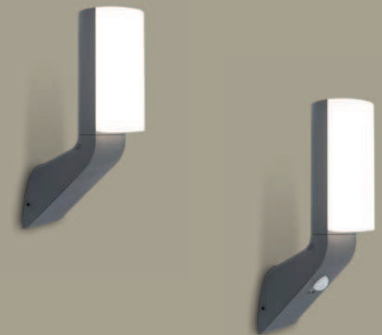

## wall

Modern & stylish wall light with integrated LED light and optional PIR sensor. Ideal for your front door or garden walls.

Dark Grey

**5188601125**

CLASS I  
IP44  
LED 13W  
1100 Lumen  
Die Cast Aluminium