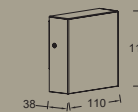

Dark Grey **510400118** Matt Black **5104002012** S/S **5104004001**

CLASS I
IP54
LED 9.5W
750 Lumen
Die Cast Aluminium