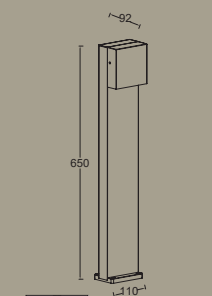

gemini xf

bollard

The bollard GEMINI XF is perfect to install along you garden paths as there is no sky pollution thanks to the one direction powerful light beam.

XF stands for "EXTRA FLAT"

Dark Grey

7104001118

Matt Black

7104002012

CLASS I
IP54
LED 9.5W
750 Lumen
Die Cast Aluminium

CLASS I
IP54
LED 9.5W
750 Lumen
Die Cast Aluminium