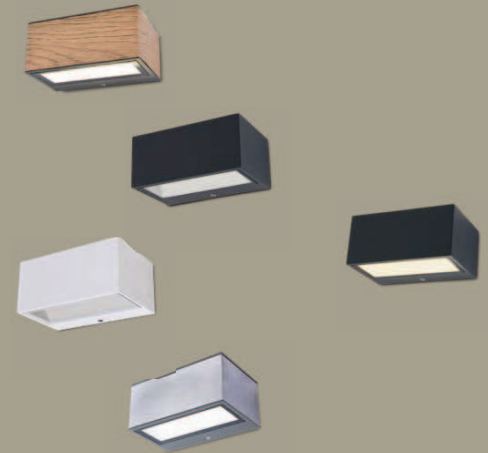

gemini

wall

Minimalistic design but great light output. This elegant "brick" light in die-cast aluminum radiates a perfect bi-directional beam. Next to the actual finishes: dark grey, white and stainless steel, we introduce now a brand new version in an imitation wood look.

- Wood Look **5189135118**
- Dark Grey **5189102118**
- White **5189102032**
- S/S **5189103118**

5189113118

CLASS I
IP54
LED 10.5W
700 Lumen
Die Cast Aluminium

CLASS I
IP54
LED 10.5W
700 Lumen
Die Cast Aluminium