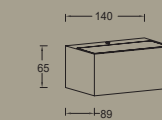

gemini

wall

Minimalistic design but great light output. This elegant "brick" light in die-cast aluminum radiates a perfect bi-directional beam. Next to the actual finishes: dark grey, white and stainless steel, we introduce now a brand new version in an imitation wood look.

- Wood Look **5189135118**
- Dark Grey **5189102118**
- White **5189102032**
- S/S **5189103118**

5189113118

CLASS I
IP54
LED 10.5W
700 Lumen
Die Cast Aluminium

CLASS I
IP54
LED 10.5W
700 Lumen
Die Cast Aluminium