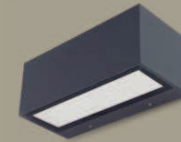

► "Also available in **LUTEC connect** version" see page 43

gemini

wall

The medium version is very convenient for an installation on larger external wall or entrances. Thanks to the light output of 1230 lumen the light beam will cover the full surface in two directions. Available in warm white (3000K) and in daylight (4000K) execution.

Matt Black

Dark Grey

5189101118

CLASS I
IP54
LED 21W
1230 Lumen
Die Cast Aluminium

5189112012

5189112118

CLASS I
IP54
LED 21W
1230 Lumen
Die Cast Aluminium