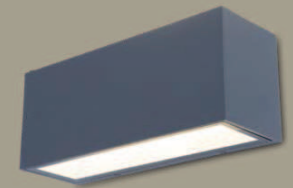

## wall

The large version in this family is very convenient for an installation at a certain height for larger external walls or entrances. Thanks to a light output of more than 3000 lumen, the light beam will cover the full surface in two directions.

Dark Grey

**5189104118**

CLASS I  
IP54  
LED 46W  
3300 Lumen  
Die Cast Aluminium

4000K