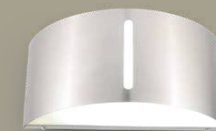

## wall

This elegant anthracite or stainless steel wall light fits in perfectly with your contemporary outdoor surrounding. It creates a perfect bi-directional light effect on your walls. The small vertical window in the front adds to the character. The traditional E27 fitting is suitable for energy saving bulbs but also for the latest LED retro-fit bulbs.

suitable for smartbulb

Dark Grey

**6330401118**

S/S

**6330402001**

CLASS I  
IP54  
E27 Max.60W  
Die Cast Aluminium

CLASS II  
IP44  
E27 Max.40W  
Stainless Steel