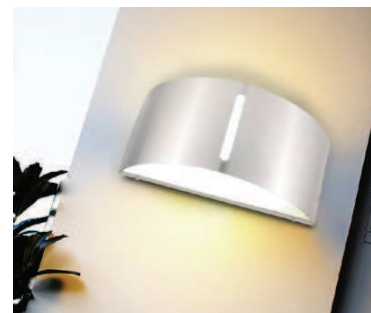

bonn

wall

This elegant anthracite or stainless steel wall light fits in perfectly with your contemporary outdoor surrounding. It creates a perfect bi-directional light effect on your walls. The small vertical window in the front adds to the character. The traditional E27 fitting is suitable for energy saving bulbs but also for the latest LED retro-fit bulbs.

suitable for smartbulb