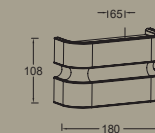

5198302001

CLASS I
IP44
LED 14.5W
1000 Lumen
Stainless Steel

3000K