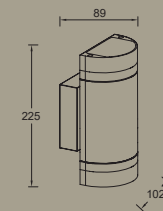

Focus

wall

Round shapes in premium stainless steel showing a soft & shiny appearance. The correct position of the GU10 bulb will guarantee the perfect light pattern for this wall washer.

S/S

5604021001

CLASS I
IP44
GU10 Max.2*35W
Stainless Steel