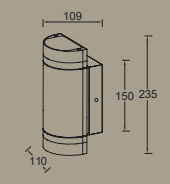

FOCUS

wall

FOCUS, Up & Down wall light, comes now in a Dusk to Dawn execution. The D2D sensor is perfectly integrated in the evergreen and original LUTEC design.

- Matt Black** 5604023012
- Silver Grey** 5604023112
- Dark Grey** 5604023118

CLASS I
IP44
GU10 Max.2*35W
Die Cast Aluminium

**Integrated
Dusk to Dawn
Sensor**

suitable for smartbulb