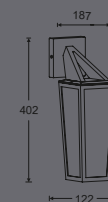

suitable for smartbulb

pine

wall & bollard

The stylish outdoor light PINE, combines a rustic touch with contemporary shapes. This family for outdoor is pure elegance thanks to a mix of high-end aluminium with sleek lines and the shapes of the clear glass that protects the light bulb. This medium size lantern sits perfectly at your front door, alongside your terrace or can accentuate a façade.

9705519000
spare glass

Matt Black

5296602012

CLASS I
IP44
E27 Max.40W
Die Cast Aluminium

7196601012

CLASS I
IP44
E27 Max.40W
Die Cast Aluminium

7196603012

CLASS I
IP44
3*E27 Max.40W
Die Cast Aluminium