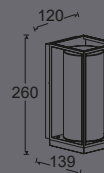

suitable for smartbulb

Flair

small wall & double wall

These two wall lanterns will create extra possibilities to work out the desired luminaires design around your home and beside your entry doors. Comes also with E27 fitting suitable for the newest filament LED bulbs.

9788801000
square glass

5288814012
5288803012

CLASS I
IP44
E27 Max.40W
Die Cast Aluminium

9788802000
square glass

5288804012

CLASS I
IP44
2*E27 Max.40W
Die Cast Aluminium

Wood Look
Matt Black