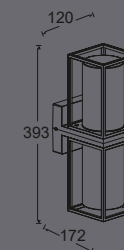

9788801000
square glass

5288814012
5288803012

CLASS I
IP44
E27 Max.40W
Die Cast Aluminium

9788802000
square glass

5288804012

CLASS I
IP44
2*E27 Max.40W
Die Cast Aluminium

Wood Look
Matt Black