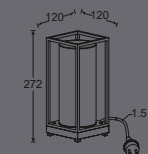

suitable for smartbulb

Flair

portable & bollard

The portable version, with an 1.5 meter outdoor wire and plug, will create a cosy atmosphere on your garden tables & terraces. The bollard makes the FLAIR family complete. Also these two executions are suitable for E27 filament LED retrofit bulbs.

9788801000
spare glass

Matt Black

658880102

CLASS I
IP44
E27 Max.40W
Die Cast Aluminium

728880102

CLASS I
IP44
E27 Max.40W
Die Cast Aluminium