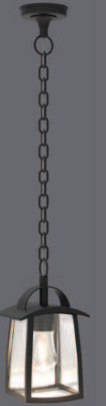

suitable for smartbulb

kelsey

bollard & Pendant

KELSEY pedestal and the new introduced pendant can be applied to complete your light plans and create a charming and warm atmosphere on your terrace or patio.

9705503000
9705508000
spare glass

Matt Black
Water Glass
Matt Black
Clear Glass

7273602012

7273604012

CLASS I
IP44
E27 Max.40W
Die Cast Aluminium

9705508000
spare glass

6273601012

CLASS I
IP44
E27 Max.40W
Die Cast Aluminium