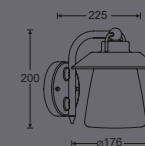

9705505000
spare glass

Matt Black

5264201213

CLASS I
IP44
E27 Max.60W
Die Cast Aluminium