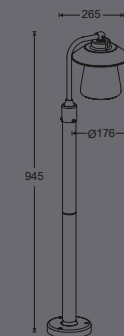

## wall & bollard

This complete family with an authentic feel will turn your garden into a cozy & warm atmosphere, while using the newest "filament" LED bulbs.

suitable for smartbulb

9705505000  
spare glass

**Matt Black**

**5264201213**

CLASS I  
IP44  
E27 Max.60W  
Die Cast Aluminium

**7264210213**

CLASS I  
IP44  
E27 Max.60W  
Die Cast Aluminium

**7264230213**

CLASS I  
IP44  
3\*E27 Max.60W  
Die Cast Aluminium