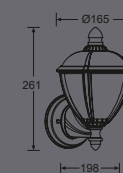

Matt Black

5260101012

CLASS I
IP44
LED 8.6W
330 Lumen
Die Cast Aluminium

3000K