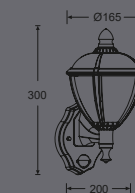

5260103012

CLASS I
IP44
LED 8.6W
330 Lumen
Die Cast Aluminium

3000K