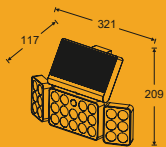

2W  
monocrystalline

Matt Black

**6935502330**

CLASS III  
IP44  
LED 13W  
2\*2200mAh 3.7V Li-ion battery  
1500 Lumen  
Synthetics

Battery  
Item nr:9759804000

\* Dimming\*

Adjustable whites  
2700 K 6500 K