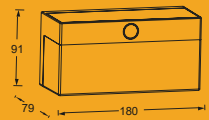

1.5W
monocrystalline

Matt Black

6941502330

CLASS III
IP44
LED 9.7W
2200mAh 3.7V Li-ion battery
800 Lumen
Synthetics

Battery
Item nr:9759804000

* Dimming*

* Instant full light
* Dimmable via the app and voice control