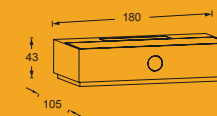

1.5W
monocrystalline

Matt Black

6939501330

CLASS III
IP54
LED 5W
2200mAh 3.7V Li-ion battery
800 Lumen
Synthetics

Battery
Item nr:9759804000

☼ **Instant full light**
* Dimmable via the app and voice control