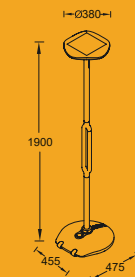

6W  
monocrystalline

Dark Grey

**6910802335**

CLASS III  
IP54  
LED 8W  
1\*4400mAh 3.7V  
Li-ion battery  
500 Lumen  
Synthetics

3000K

Battery  
Item nr:9759805000

Bluetooth