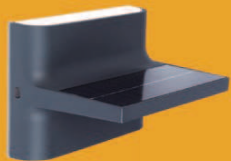

twill

integrated panel

Up & Down light feature, now also available in Solar version. Nice two direction & wide light beam on your wall. The integrated Solar panel is fully part of the design and completely out of view. Featuring a wide angle motion sensor.

1	120times	AUTO
2	27h	on
3		oFF

1.5W
polycrystalline

Dark Grey

6908901335

CLASS III
IP54
LED 2.2W
1*1200mAh 3.7V Li-ion battery
200 Lumen
Synthetics

Battery
Item nr:9759806000