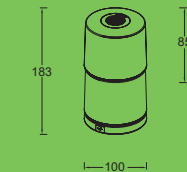

8506204331

CLASS III
IP44
LED 2.3W
1200mAh
3.7V Li-ion battery
150 Lumen
Synthetics