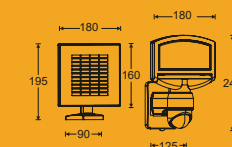

6901601000

CLASS III
IP44
LED 3.2W
1*2200mAh 3.7V Li-ion battery
360 Lumen
Synthetics

Battery
Item nr:9759803000

1	120times	on
2		off

1.5W polycrystalline
(5 meter cable)