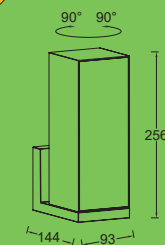

cuba

wall

Rectangular, modern & versatile outdoor wall light with integrated connected LED module suitable for vertical and horizontal mounting. The light head with double diffuser can be rotated over 90°. Also available with motion sensor.

smart lighting technology

Dark Grey

5193810118

CLASS I
IP54
LED 15W
1000 Lumen
Die Cast Aluminium

* Dimming