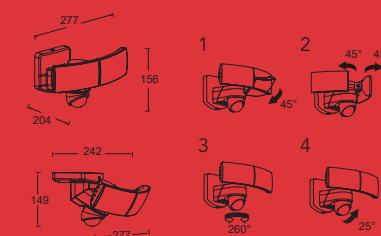

White

7632201053

CLASS I
IP54
LED 13W
1200 Lumen
Synthetics

Quick install

arc

wall & ceiling

Elegant double head projector with fully adjustable motion sensor. The two "wings", feature a diffusor surface without edges, resulting in a perfectly homogeneous light beam. The multiple orientation possibility gives you full flexibility to cover the desired area.