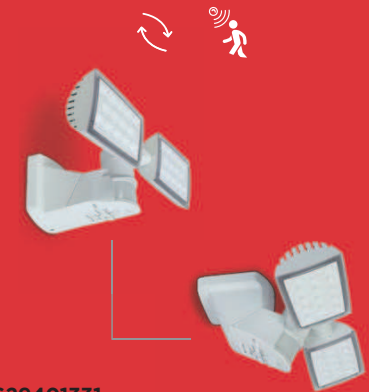

## wall & ceiling

The new version of security floodlight has a very powerful LED with a double adjustable range motion sensor. Front sensor has a detection range up to 20 meters, the sensor covering the area under the floodlight detects movement close to the wall. The PERI series is easy to install and no tools are needed, comes in a single and double headed spot and is suitable for wall and ceiling mounting thanks to the rotating base.