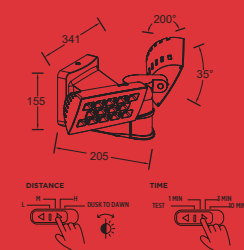

White

7629401331

CLASS I
IP54
LED 30.9W
3200 Lumen
Aluminium+Synthetics