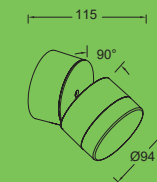

dropsi

wall

Make your garden an inviting place with this contemporary DROPSI wall lamp. The movable spotlight head consists of a double diffuser that will accentuate your outdoor space and, in combination with the connected LED module, will create a very nice immersive effect.

smart lighting technology

Dark Grey

5010901118

CLASS I
IP44
LED 8.6W
690 Lumen
Die Cast Aluminium

* **Dimming**

Adjustable whites

2700 K 6500 K

RGB