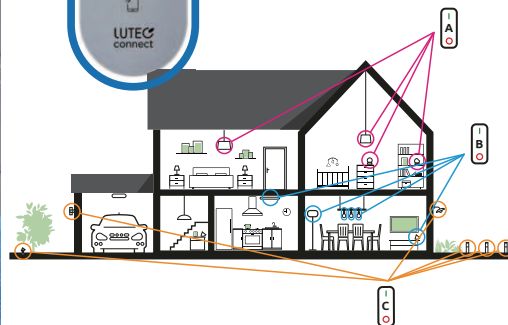

Point & Play
in the room
Infra Red individual control

ON/OFF
adjustable White
Dimming
Colors
Scenes

Night Light
Work light
Party
Fire
Forest
Ocean
Romantic

Control every light
Inside or outside the house
Bluetooth Group control

You can add as many smart lighting devices as you want to one of the 3 groups (A-B-C).

I/O push button switches on-off all the lights of the same group.

remote

accessories

A 2-in-1 remote control that allows you to switch the power off from the top half by pointing to change the intensity of the light, the color changing temperature, and access the colors or even multiple varied scenes. From its lower part, you can turn a group of lamps on or off from anywhere in the house.