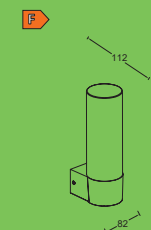

Dark Grey

5000501118

CLASS II
IP44
LED 9.5W
500 Lumen
Die Cast Aluminium