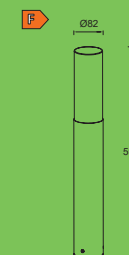

### smart lighting technology

Dark Grey

**5000501118**

CLASS II  
IP44  
LED 9.5W  
500 Lumen  
Die Cast Aluminium

**7200501118**

CLASS I  
IP44  
LED 9.5W  
500 Lumen  
Die Cast Aluminium