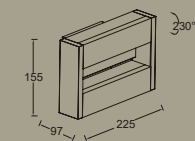

conroy

wall & bollard

What makes the CONROY wall & bollard light very multifunctional is its rotatable light components. You can shine these up or down and play with the light. The lamp comes with an integrated LED, which shines warm white light of 3000K.

Dark Grey

5107001118

CLASS I
IP44
LED 17.8W
1300 Lumen
Die Cast Aluminium

7207001118

CLASS I
IP44
LED 17.8W
1300 Lumen
Die Cast Aluminium