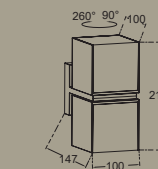

reddot design award
winner 2019

cuba

wall

Modern & versatile wall lights suitable for vertical and horizontal mounting. The 2 light heads can be rotated over 350°, resulting in up – down or side light effects. Available with a warm white and daylight white integrated LED module.

Matt Black

5193801012

Dark Grey

5193801118

5193808118

CLASS I
IP54
LED 12.2Wx2
1000 Lumen
Die Cast Aluminium

CLASS I
IP54
LED 12.2Wx2
1000 Lumen
Die Cast Aluminium