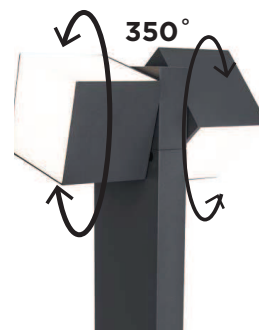

reddot design award
winner 2019

cuba

bollard

This modern outdoor bollard is your best friend and companion. With its 75cm the CUBA bollard leads you along the darkest paths. And that's not all, it's available with a warm white and daylight white integrated LED module. Both versions will create an excellent atmosphere.