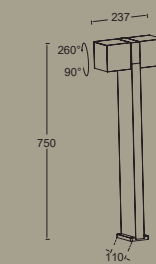

reddot design award
winner 2019

cuba

bollard

This modern outdoor bollard is your best friend and companion. With its 75cm the CUBA bollard leads you along the darkest paths. And that's not all, it's available with a warm white and daylight white integrated LED module. Both versions will create an excellent atmosphere.

Dark Grey

7193801118

CLASS I
IP54
LED 12.2Wx2
900 Lumen
Die Cast Aluminium

7193803118

CLASS I
IP54
LED 12.2Wx2
900 Lumen
Die Cast Aluminium