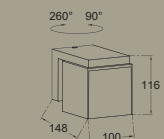

Matt Black

5193803012

Dark Grey

5193803118

5193814118

CLASS I
IP54
LED 12.2W
500 Lumen
Die Cast Aluminium

CLASS I
IP54
LED 12.2W
500 Lumen
Die Cast Aluminium