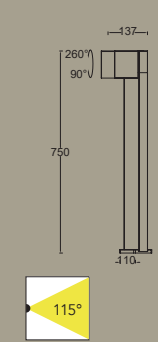

cuba

bollard

Our award-winning bollard version of the CUBA features one orientable head. This model is also available with an integrated side earth socket.

BLACK edition
where white light

- Matt Black** 7193802012
- Dark Grey** 7193802118

CLASS I
IP54
LED 12.2W
500 Lumen
Die Cast Aluminium
3000K

7193805118
CLASS I
IP54
LED 12.2W
500 Lumen
16A - Max. 3500W
Die Cast Aluminium
3000K

Integrated Dusk to Dawn Sensor