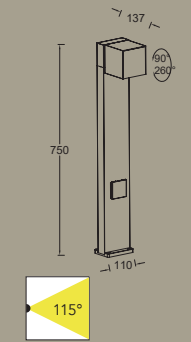

cuba

bollard

Our award-winning bollard version of the CUBA features one orientable head. This model is also available with an integrated side earth socket.

BLACK edition
where white light

- Matt Black** 7193802012
- Dark Grey** 7193802118

CLASS I
IP54
LED 12.2W
500 Lumen
Die Cast Aluminium
3000K

7193805118
CLASS I
IP54
LED 12.2W
500 Lumen
16A - Max. 3500W
Die Cast Aluminium
3000K

Integrated Dusk to Dawn Sensor