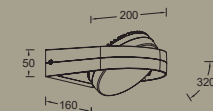

Dark Grey

5196301118

CLASS I
IP54
LED 13.5W
1000 Lumen
Die Cast Aluminium
E
3000K