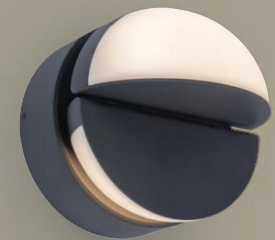

eklips

wall

Multi purpose LED Outdoor wall light with two half-moon shape diffusers. You can turn these two lightheads over an angle of 90°, creating a combination of an Up & Down light, a wall washer or a frontal light effect.

Dark Grey **5199001118**

CLASS I
IP54
LED 13W
1000 Lumen
Aluminium+Synthetics

3000K