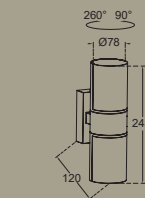

cyra

wall

Tubular wall light with a combination of anthracite grey aluminium body and opal white diffuser. The two moveable heads offer you a 350° rotation possibility resulting in a nice glow on your external wall or a frontal diffuse lightbeam. Comes also in a motion sensor version.

Matt Black

5198101012

Dark Grey

5198101118

CLASS I
IP54
LED 16.1W
950 Lumen
Die Cast Aluminium

5198102118

CLASS I
IP54
LED 16.5W
1000 Lumen
Die Cast Aluminium