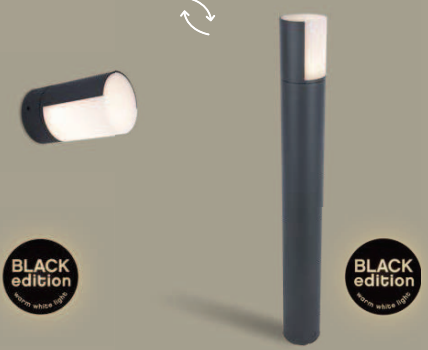

## wall & bollard

Tubular outdoor LED light with a combination of anthracite grey or mat black body and opal white diffuser. The moveable heads offer you a 350° rotation possibility resulting in a nice glow on your external wall or frontal diffuse lightbeam. Now also available in a compact one head version as a wall or bollard light.

Matt Black  
Dark Grey

**5198104012**  
**5198104118**

CLASS I  
IP54  
LED 8.2W  
500 Lumen  
Die Cast Aluminium  
3000K

**7198101012**  
**7198101118**

CLASS I  
IP54  
LED 8.2W  
500 Lumen  
Die Cast Aluminium  
3000K