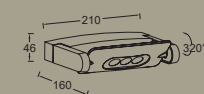

# mini ledspot

wall

The light heads can rotate 320° and will give you a perfect solution as a spotlight or wall washer. It will create the desired ambiance.

Dark Grey

**5614401118**

CLASS I  
IP65  
LED 8.5W  
605 Lumen  
Die Cast Aluminium