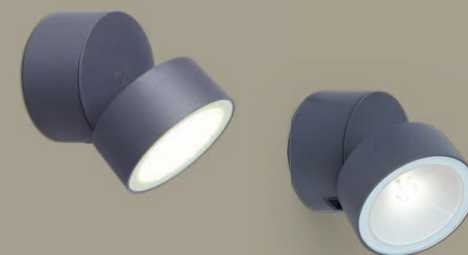

trumpet

wall

Accentuate your outdoor places with this powerful LED wall light with moveable spotlight. Now also available in small version with a light output of 600 lumen.

Dark Grey

5626001118

CLASS I
IP54
LED 9.5W
900 Lumen
Die Cast Aluminium

5626101125

CLASS I
IP54
LED 6.7W
600 Lumen
Aluminium+Synthetics