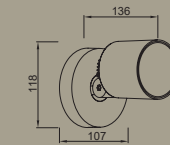

Dark Grey

6609202118

CLASS I
IP54
LED 5.9W
380 Lumen
Die Cast Aluminium